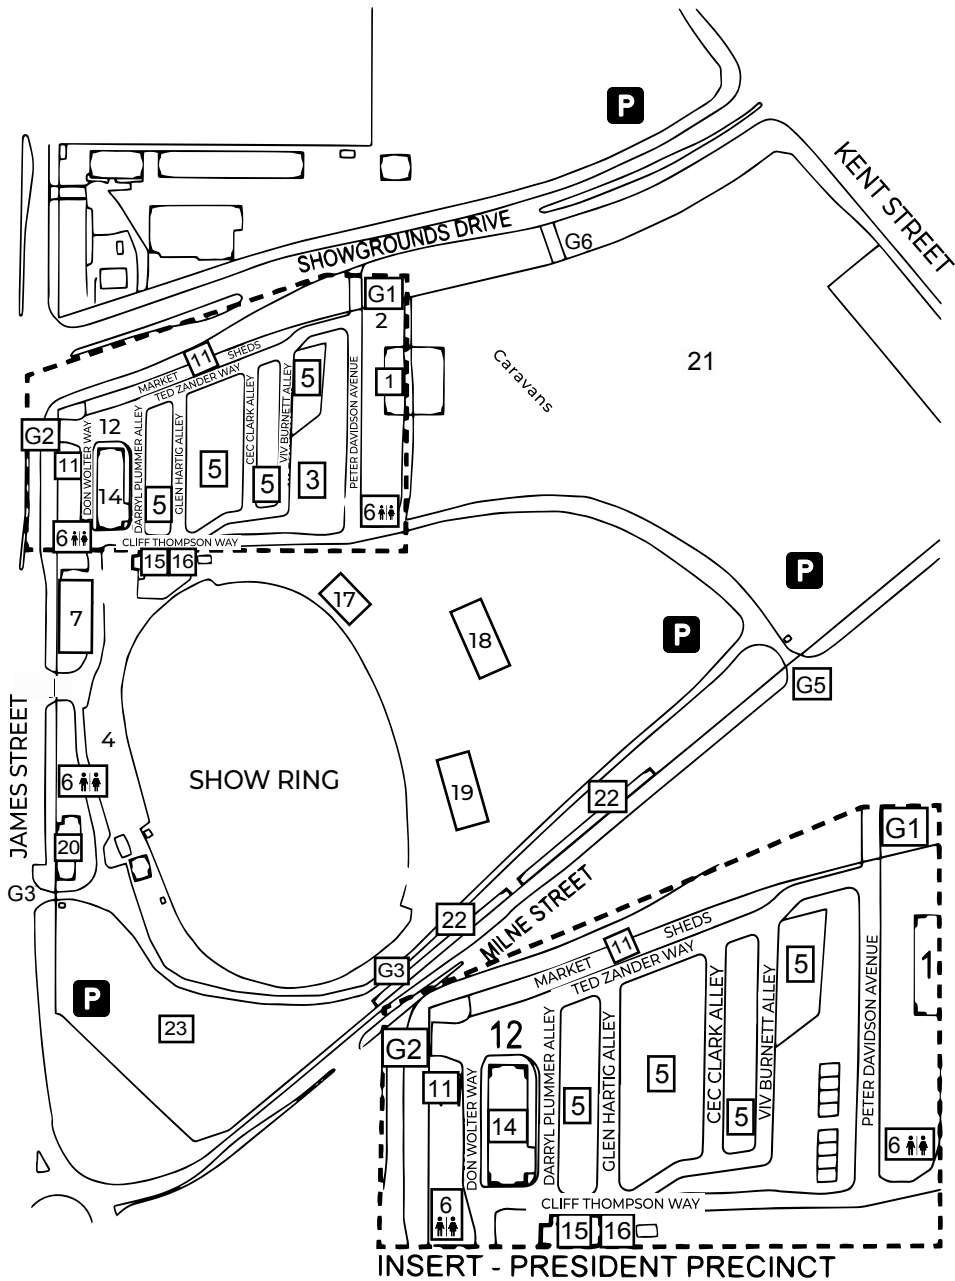

BEENLEIGH SHOW SOCIETY

KEY TO SHOWGROUND SITES

1. Exhibition Pavilion:

Show Office
 Dinning Room
 Cookery, Jams & Preserves
 Needlework, Quilts
 Art, Photography
 Hobbies,
 Horticulture
 Collectables
 Education
 Trade Exhibits

2. Animal Farm

3. Pig Races

4. Miniature Goats

5. Side Shows

6. Toilets

7. Glen Hartig Pavilion:

Poultry
 Trade Exhibits

8. Australian Red Cross

18. Dairy Goat Show

19. Sheep Show

20. Camel Rides

21. Dog Show

22. Stables:

Noel Herbst Memorial
 Stables
 R.M. & N.L Herbst Memorial
 Stables

23. Unloading Ramp

P Parking

G1 Gate **Main Entrance**
 Showground Drive

G2 Gate Entrance James Street

G3 Gate Entrance James Street
 5GGg

G5 Gate Entrance Milne Street